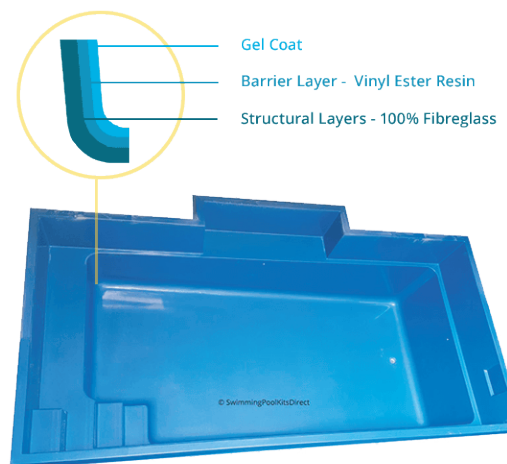

Size: 11m x 4.4m
Depth: 0.93m-1.9m

Size: 11.56m x 4.75m
Depth: 1.1m-1.84m

Size: 13.6m x 3m
Depth: 1.5m Flat

High Quality 100% Fibreglass Shells

- ✓ No cheap foam fillers that weaken tensile strength
- ✓ Pool structural layers – 100% fibreglass
- ✓ Barrier layer – vinyl ester resin
- ✓ Pool shell is 6-8mm thick
- ✓ Non-abrasive surface with no sharp edges
- ✓ Non-porous surface keeps chemical and maintenance costs down
- ✓ With 25 pool styles and sizes and 9 colour options, you're sure to find the right pool

Colour Palette

STANDARD
SAPPHIRE
BLUE

DARK
BLUE
PREMIUM

BLUE ROCK
PREMIUM

CRYSTAL
SAPPHIRE
BLUE
PREMIUM

PACIFIC
BLUE SPICE
PREMIUM

WATER
SPICE
PREMIUM

TEAL
PREMIUM